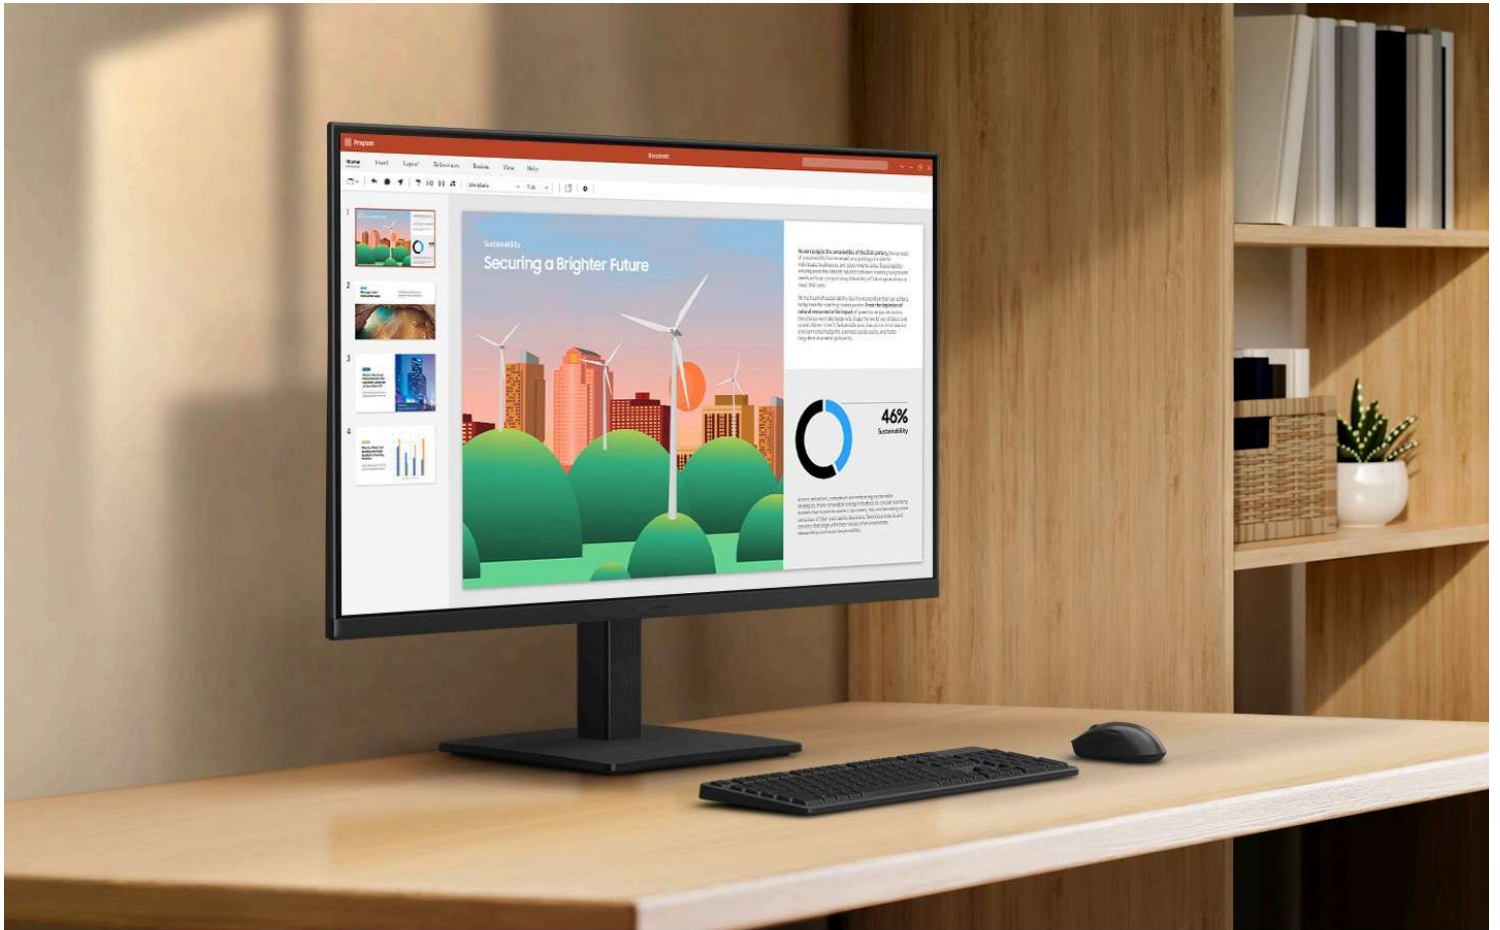

Features

Stay productive, Stay comfortable

Top 4 Feature

Samsung and Cookies

This site uses cookies. By clicking ACCEPT or continuing to browse the site you are agreeing to our use of cookies. [Find out more here](#)

Accept

role

100Hz
Refresh Rate

100Hz Refresh Rate

Smooth performance across any content

Game Mode

More gaming power

MRP (Inclusive of all taxes) ₹ 15200.00 **Save ₹ 7901.00**

Add to cart